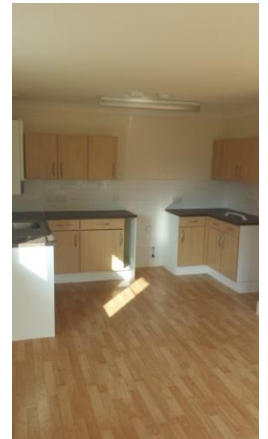

Looking for a new home for you or for someone you know?

PROPERTY AVAILABLE

NOW

- 2 bed first floor flat
- Short-term let
- Over-bath shower
- Gas central heating
- Rent is £104.70 p/w

*** AVAILABLE NOW ***